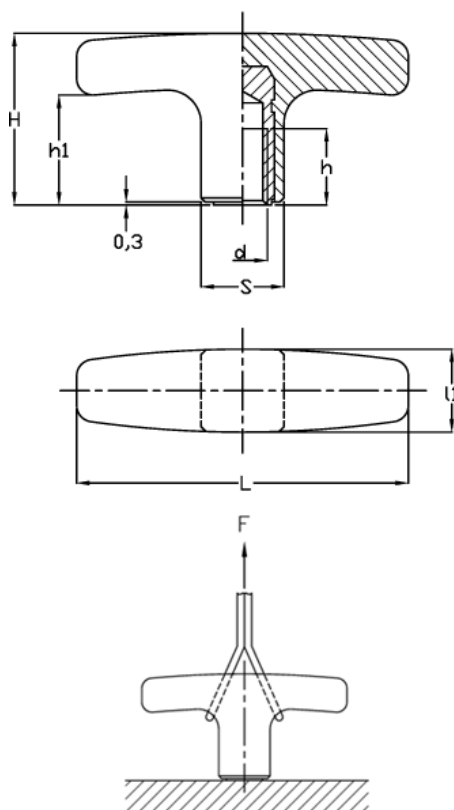

Data Sheet

Article number: 2304032447
Description: Handle 32447
L.652/67 B-M8, Orange

Measures

d 6H = M8
F (N) = 4500
h = 20
H = 37
h1 = 25.0
L = 67
l1 = 16
S = 16x16